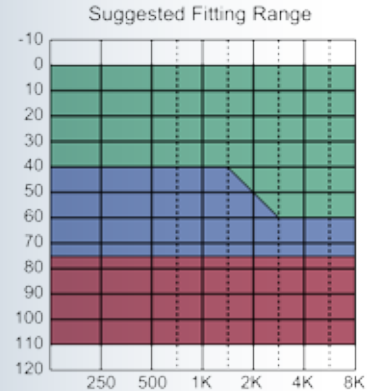

## THE IMPORTANT ADVANTAGES OF BINAURAL (TWO-EAR) FITTING

---

- A more natural “stereo sound” and an overall balanced feeling
- Improved ability to identify the direction of the sound, which is crucial for safety
- Hearing is less tiring, and listening is more pleasant
- Increased ability to understand speech in normal conditions and noisy situations
- Less volume needed, which reduces the interference of background noise and the chance of feedback
- Keeps both ears active, reducing the chance of the unaided ear losing its ability to hear or understand
- Greater comfort when loud noises occur
- Smoother tone quality and improved clarity